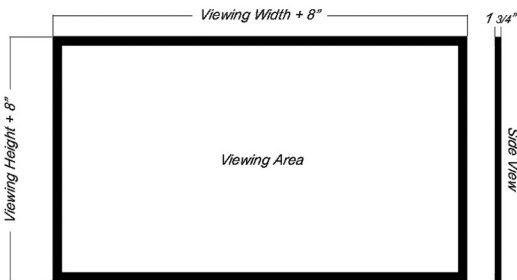

Easy assembly with tension rod system